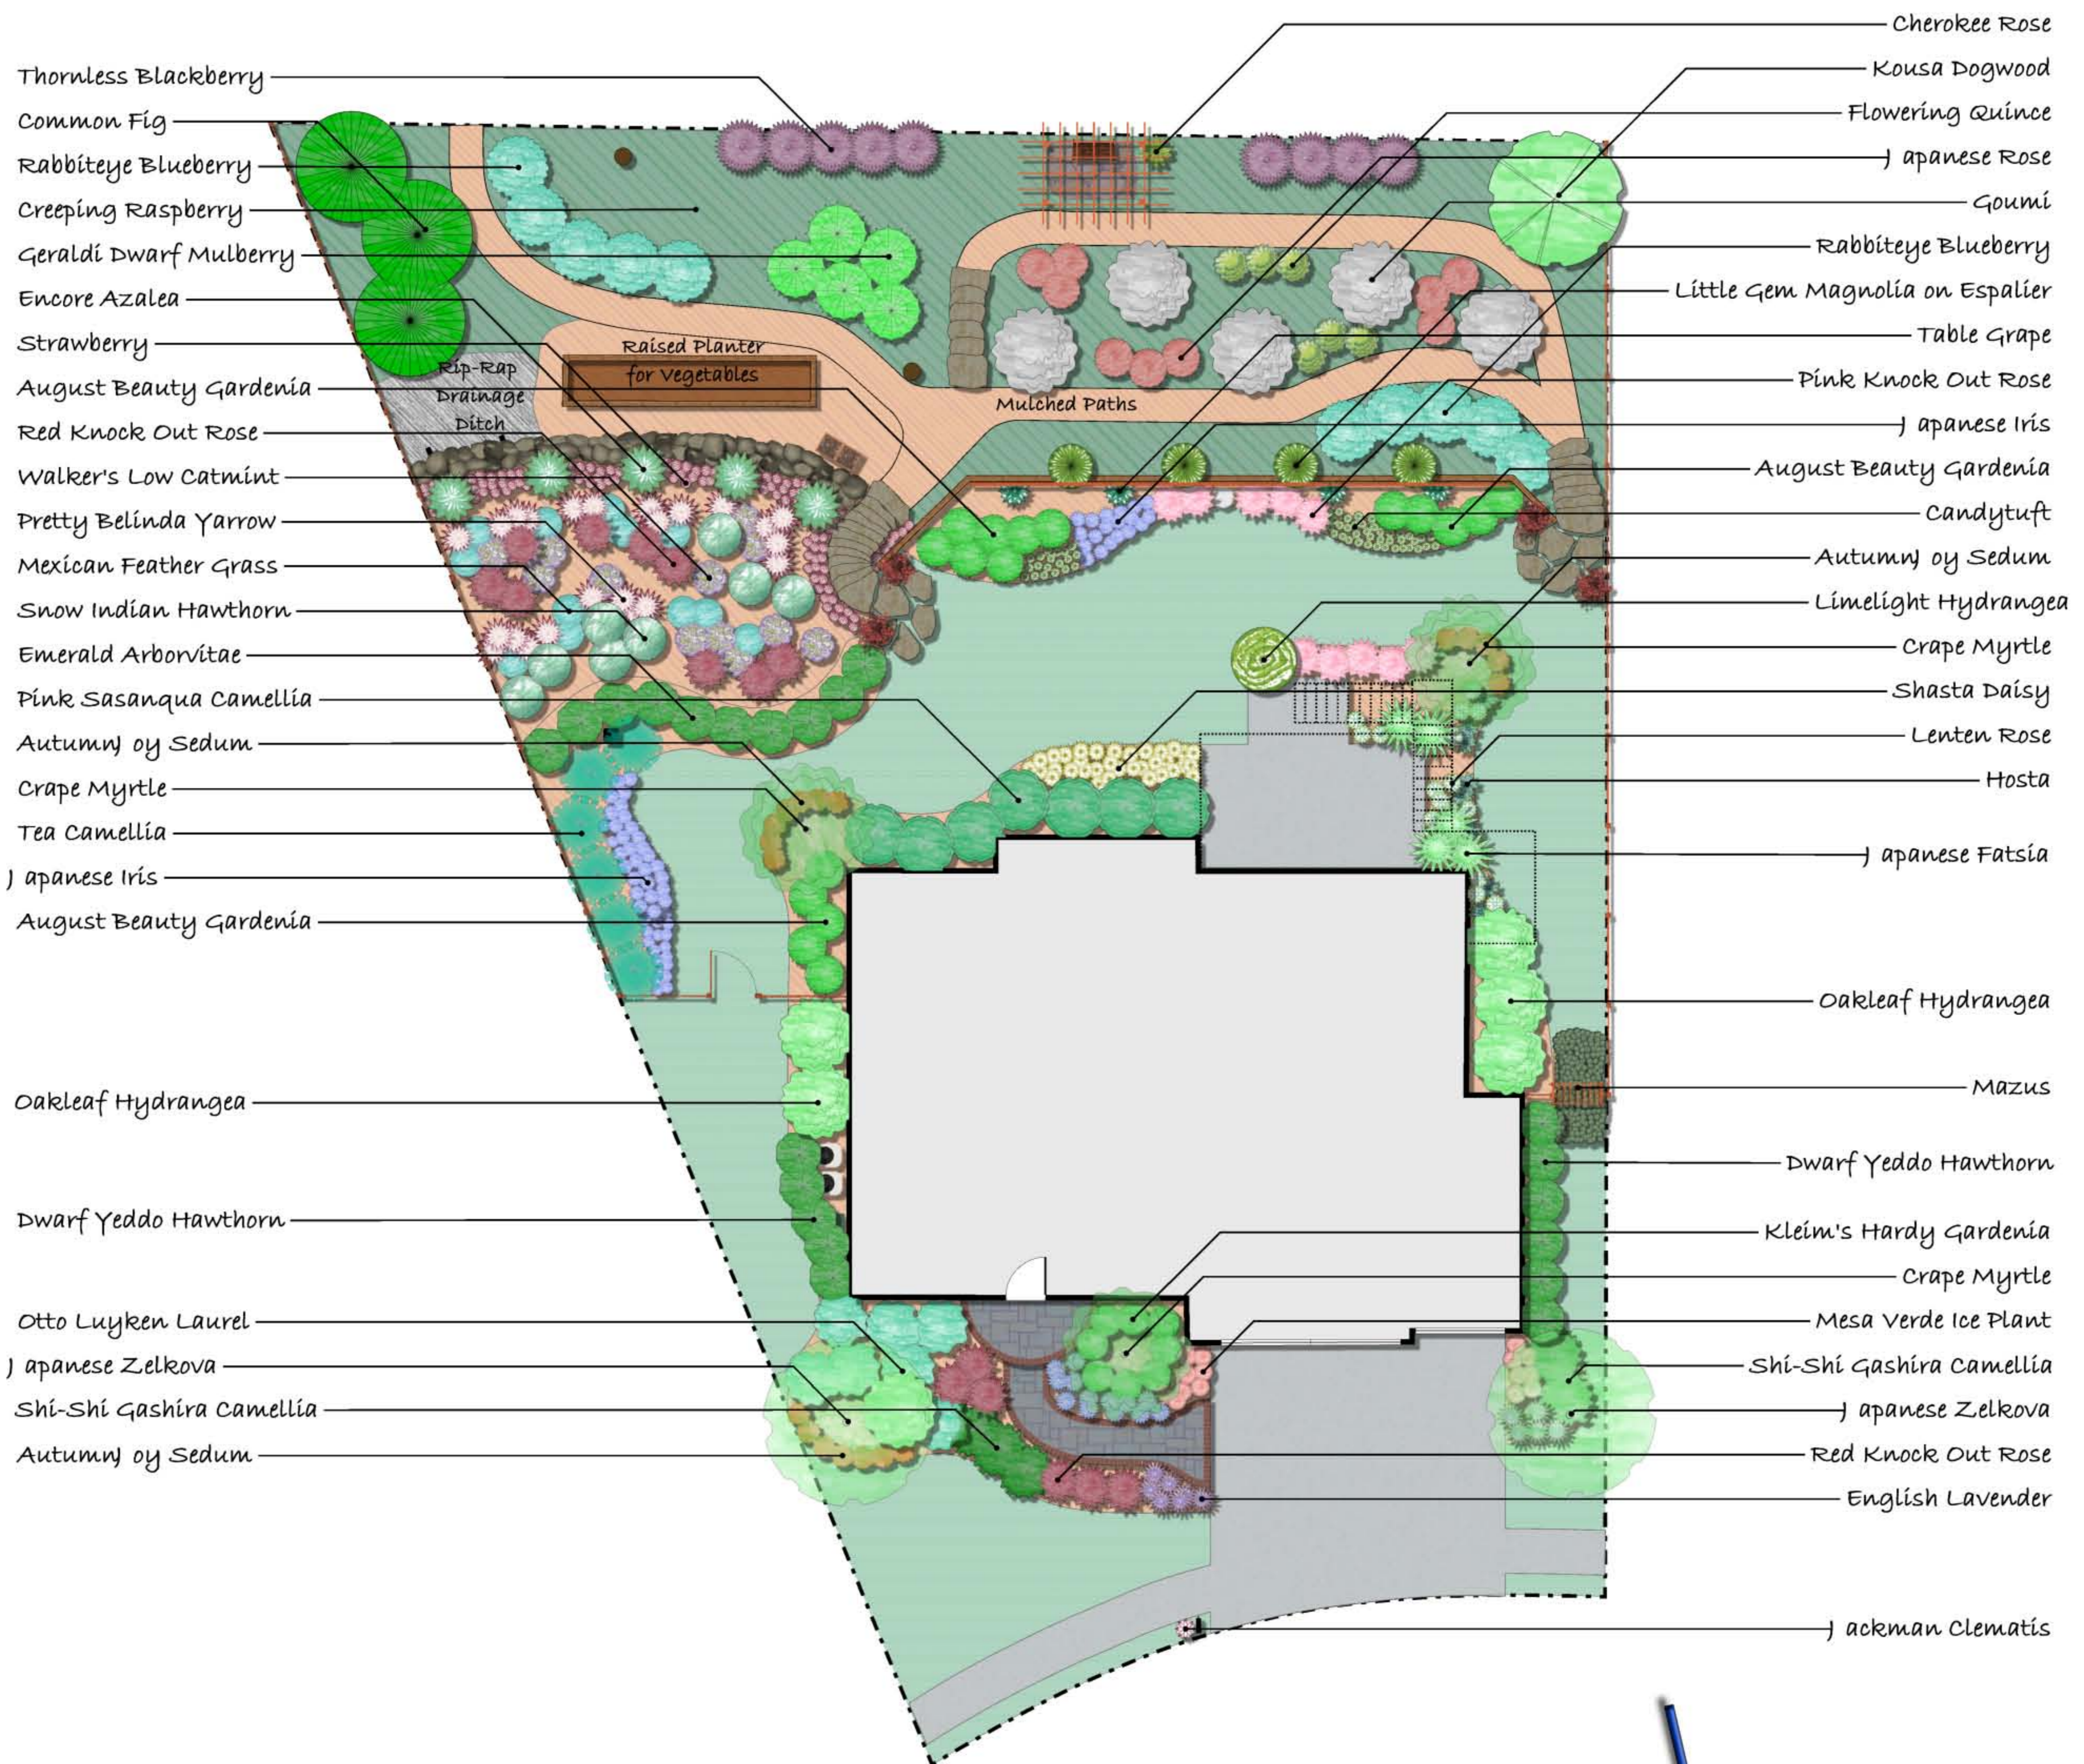

WALLACE RESIDENCE PLANTING PLAN

Plant Legend							
Symbol	Qty	Common	Botanical	Symbol	Qty	Common	Botanical
	17	August Beauty Gardenia	Gardenia jasminoides 'August Beauty'		16	Lenten Rose	Helleborus x hybridus
	19	Autumn Joy Sedum	Sedum telephium 'Autumn Joy'		1	Limelight Panicle Hydrangea	
	58	Candytuft			4	Little Gem Magnolia on Espalier	
	1	Cherokee Rose			13	May Night Salvia	
	3	Common Fig	Ficus carica		200	Mazus	Mazus reptans
	3	Crape Myrtle	Lagerstroemia indica		15	Mesa Verde Ice Plant	
	80	Creeping Raspberry			12	Mexican Feather Grass	
	21	Dwarf Yeddo Hawthorn	Rhaphiolepis umbellata 'Minor'		6	Oakleaf Hydrangea	Hydrangea quercifolia
	5	Encore Azalea			7	Otto Luyken Laurel	Prunus laurocerasus 'Otto Luyken'
	13	English Lavender	Lavandula angustifolia		10	Pink Knock Out Rose	
	6	Flowering Quince	Chaenomeles 'Cameo'		7	Pink Sasanqua Camellia	Camellia sasanqua
	5	Gerald Dwarf Mulberry			23	Pretty Belinda Yarrow	
	5	Goumi			10	Rabbiteye Blueberry	
	9	Hosta	Hosta 'Hadsphen Blue'		15	Red Knock Out Rose	Rosa 'Radrazz'
	9	Indian Summer Raspberry	Rubus idaeus		34	Shasta Daisy	Chrysanthemum x superbum 'Becky'
	1	Jackman Clematis			5	Shishi-Gashira Camellia	Camellia x hiemalis 'Shishi-Gashira'
	5	Japanese Fatsia	Fatsia japonica		8	Snow Indian Hawthorn	
	67	Japanese Iris	Iris ensata		112	Strawberry	
	9	Japanese Rose	Rosa rugosa		4	Table Grape	
	2	Japanese Zelkova	Zelkova serrata		6	Tea Camellia	
	8	Kleim's Hardy Gardenia	Gardenia jasminoides 'Kleim's Hardy'		12	Walker's Low Catmint	
	1	Kousa Dogwood					